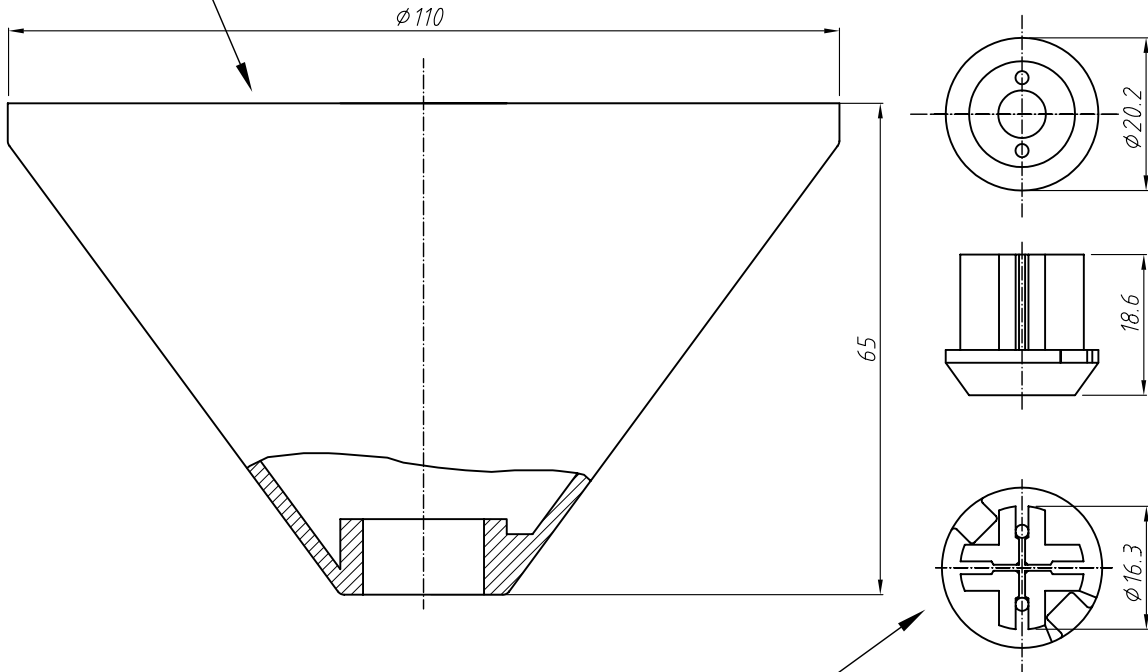

canopy (cone)
ser. no. 029.005.300

smoothing cap for canopy cone
for 2 cable ϕ 1.5 mm
ser. no. 029.005.206

type of packing:
1 set per PE-bag
ser.no. 000.002.000

Scale: 1:1	Size: A4	Tolerance: DIN/ISO 2768 c
Mass: 35.7 g	AG:	Material: PPT
MC:		Surface: white

	Date	Name	Designation		
Work	28.02.02	S. Lorey	canopy (cone) with smoothing cone cap for 2 cable ϕ 1.5 mm; white RAL 9010		
Change	23.02.06	B. Schwachhöfer			
Release:					
REUTLINGER® Frankfurt am Main - Germany Caution Copyright DIN 34			Drawing No. K - 193.005.285 - 0 - GB Ser. No. _____		
Status	Change	Date	Name	Replc.f.:	Replcd.