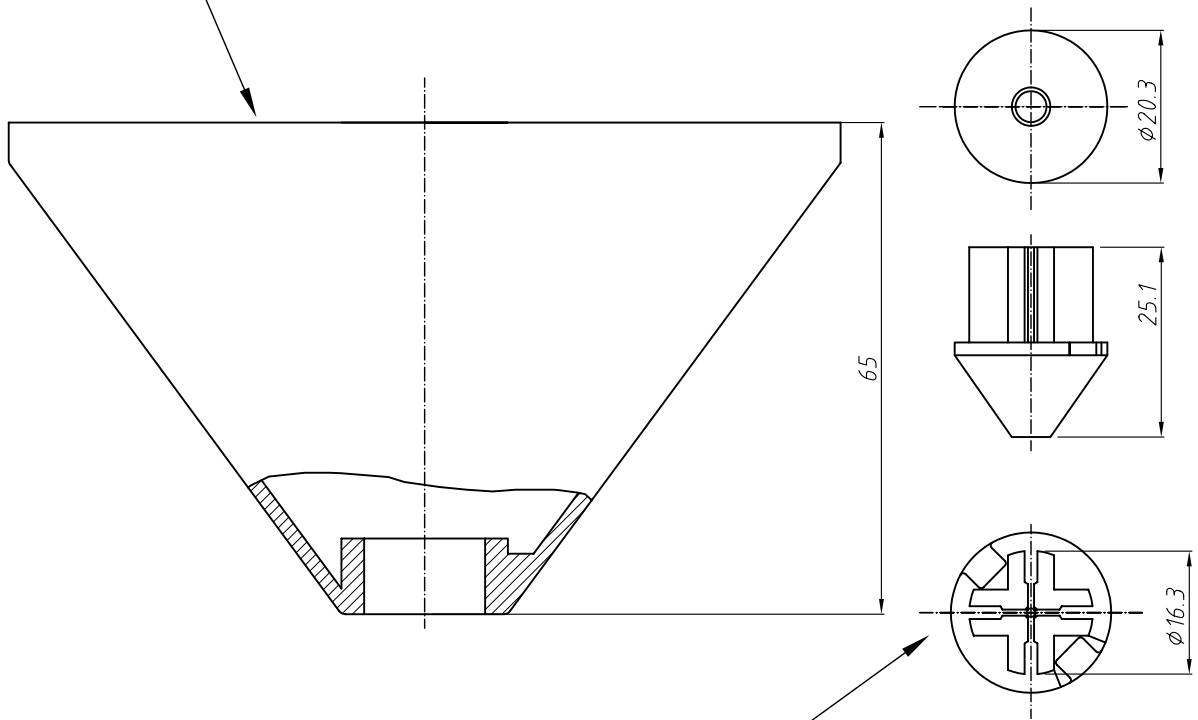

canopy (cone)
ser. no. 029.005.300

cap cylindric for canopy cone
for 1 cable ϕ 1.5 mm
ser. no. 029.005.205

type of packing:
1 set per PE-bag
ser.no. 000.002.000

				Scale: 1:1	Size: A4	Tolerance: DIN/ISO 2768 C
				Mass: 36.6 g	AG:	Material: various
				MC:		Surface: various
			Date	Name	Designation canopy (cone) with cap cone for 1 cable ϕ 1.5 mm; white RAL 9010	
		Work	28.02.02	S.Lorey		
		Change				
		Release:				
			 REUTLINGER® Frankfurt am Main - Germany		Drawing No.	Sheet 1 1Sh.
					K - 193.005.286 - 0 - GB	
			Caution Copyright DIN 34		Replc.f.:	Replcd.
Status	Change	Date	Name			